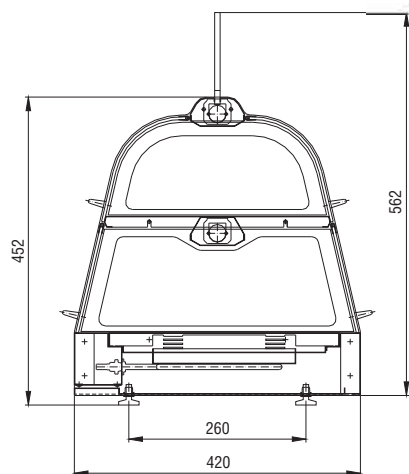

Loire

CZ Je teplá stolní vitrína, která svým moderním designem zaručuje jedinečnou prezentaci vystavených potravin. Splňuje všechna kritéria stále náročnějšího trhu:

- moderní vzhled
- osvětlený reklamní panel
- možnost zvlhčování vnitřního prostoru
- nasvětlení horní i spodní police pro vystavované výrobky
- robustní a pevná konstrukce
- vyjímatelný zásobník na drobký usnadňující čištění vnitřního prostoru
- verze standard nebo self-service
- mechanický termostat
- barvy: nerezová, zlatá a všechny barvy RAL

Loire

E Loire, a hot display case with a new modern design provides a unique advertising and display solution.

- a rugged and solid construction
- mechanical thermostat
- illuminated upper and lower shelves
- regulation and set-up of required humidity
- removable crumb tray to easy of cleaning
- temperature range: +30/+90 °C
- one dimension
- standard or self-service versions voltage 230V/50Hz/1Ph
- plexi top promotion panel
- colours: INOX, black, gold and all RAL colours

CZ E Loire

Model Model	Rozměry Dimensions	Police Shelf	Příkon Power input	Osvětlení Lightening	Teplota Temperature	Váha Weight
Loire	606 × 420 × 452	600 × 250	1050 W	2 × 15 W	+30/+90 °C	25 kg

UNIS COOL, s.r.o.
Na Bašticí 201
738 01 Staré Město
Czech republic
tel.: +420/ 558 655 211
fax: +420/ 558 655 104
e-mail: info@uniscool.cz
www.uniscool.cz

Loire

Warm multipurpose top showcase

THE PROJECT IS COFINANCED BY THE EUROPEAN REGIONAL DEVELOPMENT FUND AND THE MINISTRY OF INDUSTRY AND TRADE OF THE CZECH REPUBLIC